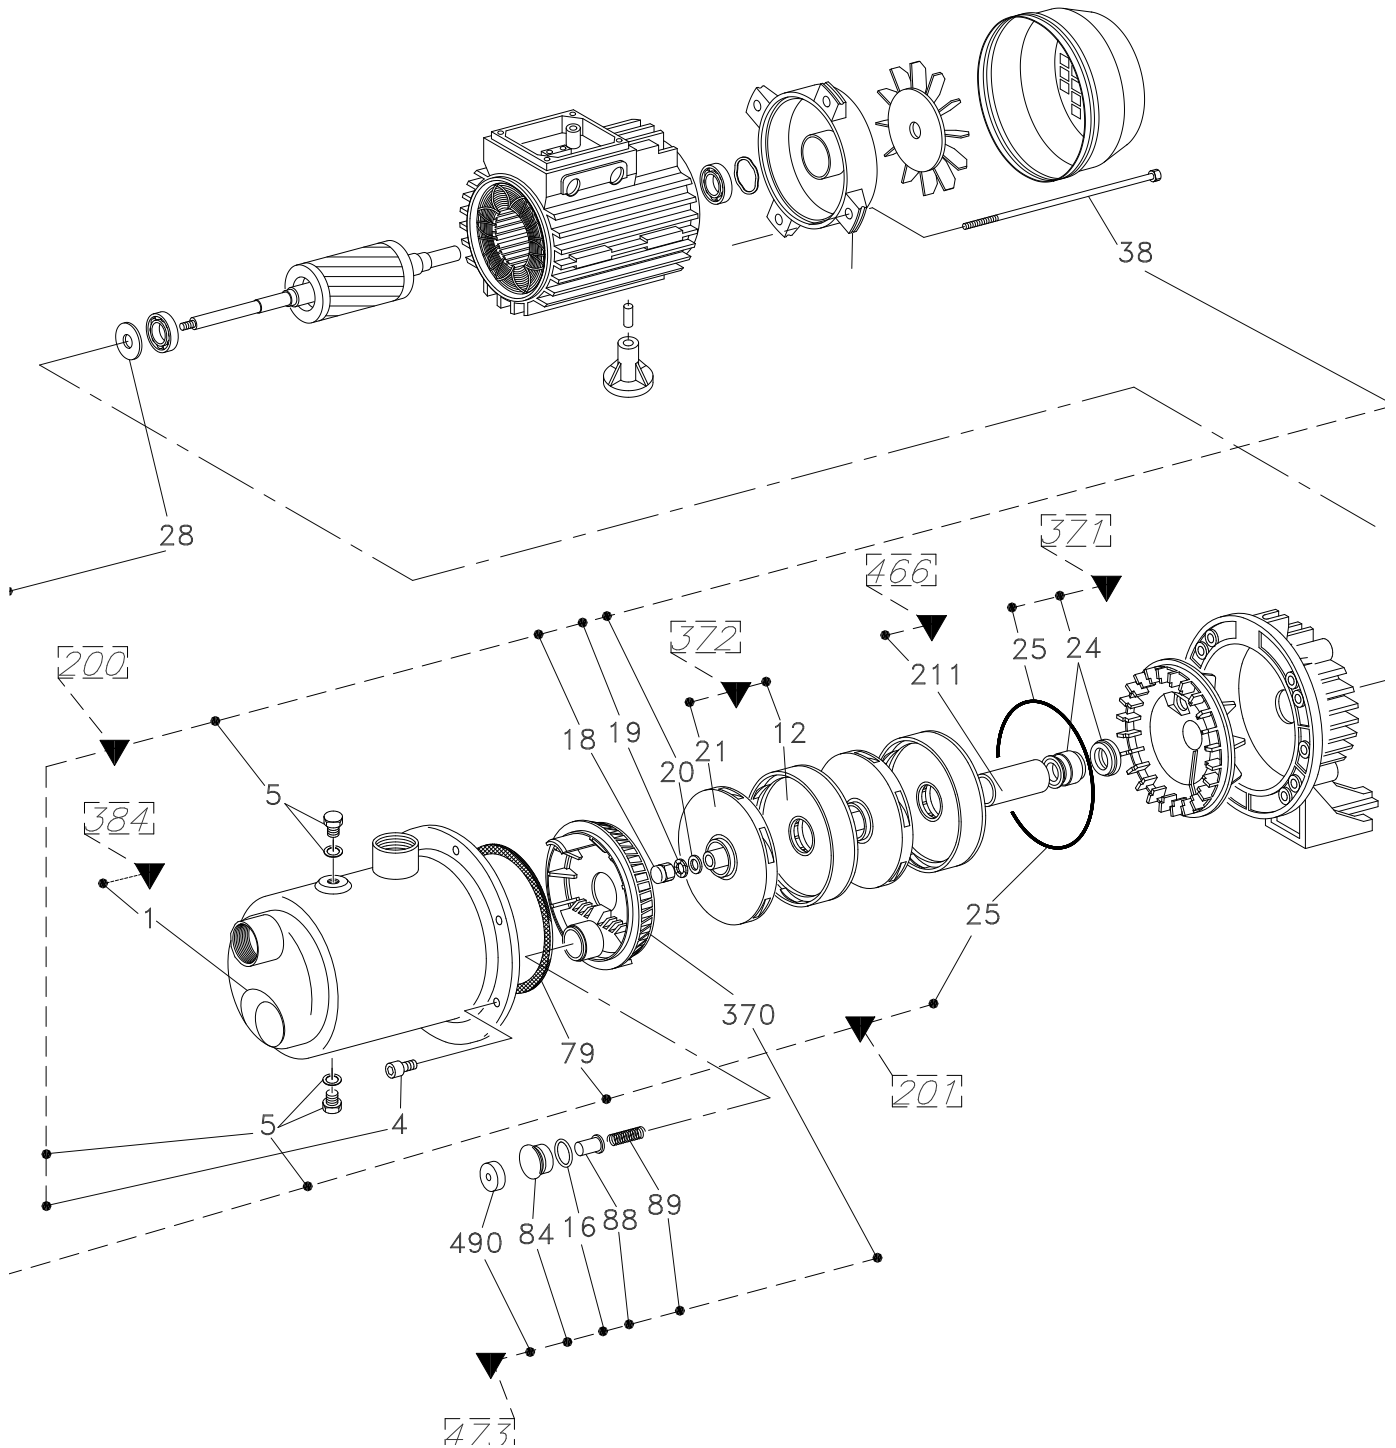

EnviroMaster Pump

HOMEMASTER RANGE

Drawings are indicative only, product appearance may change slightly.

EnviroMaster Pump Section Parts

		MODEL		ENVIROMASTER	
		PART NUMBER		P4700000	
KIT NO.	KIT REFERENCE NO.	REF NO.	COMPONENT DESCRIPTION	PART NO.	
200	BOLTS & SCREW KIT (PUMP)	4	SCREW	ZBR36290	6PC
		5	PLUG (FILL)		2PC
		18	NUT (SELF-LOCKING)		1PC
		19	WASHER (IMPELLER TOOTHED)		1PC
		20	WASHER (IMPELLER)		1PC
		38	THE ROD KIT (MOTOR)		4PC
201	GASKET KIT	5	PLUG (FILL)	ZBR26825	2PC
		25	O-RING (PUMP BODY)		1PC
		79	GASKET (PUMP BODY)		1PC
371	MECHANICAL SEAL KIT	24	SEAL (COMPLETE MECHANICAL)	ZBR25620	1PC
		25	O-RING (PUMP BODY)		1PC
372	HYDRAULIC KIT	12	DIFFUSER (WELDED)	ZBR24180	1PC
		21	IMPELLER		1PC
384	PUMP BODY KIT	1	PUMP BODY	ZBR28130	1PC
466	SPACER KIT	211	SPACER (IMPELLER)	ZBR28150	1PC
473	SELF PRIMING SUCTION FLANGE KIT	16	O-RING (NOZZLE)	ZBR28140	1PC
		84	PLUG (FRONT)		1PC
		88	SHUTTER		1PC
		89	SPRING (SHUTTER)		1PC
		370	SELF PRIMING SUCTION FLANGE		1PC
		490	RUBBER SPACER		1PC

EnviroMaster Drive Control Module

HOMEMASTER RANGE

Drawings are indicative only, product appearance may change slightly.

PARTS LIST TABLE

EnviroMaster Drive Control Module Section Parts

		MODEL PART NUMBER		ENVIROMASTER P4700000	
KIT NO.	KIT REFERENCE NO.	REF NO.	COMPONENT DESCRIPTION	PART NO.	
200	FLANGE, GASKET & O-RING KIT	96	PLUG	ZBR22360	2PC
		154	CORDING CLAMP		2PC
		412	GASKET		1PC
		415	O-RING		1PC
		424	UNIVERSAL FLANGE		1PC
428	KIT DISPLAY	105	SCREW	ZBR22320	4PC
		421	KEYBOARD		1PC
		422	COVER		1PC
		423	FLAT CABLE		1PC
		427	LCD CARD		1PC
429	KIT POWER	96	PLUG	ZBR22400	2PC
		154	CORDING CLAMP		2PC
		412	GASKET		1PC
		426	INVERTER		1PC
430	KIT SENSOR	425	SENSOR	ZBR22350	1PC
431	KIT CAVO FLAT	423	FLAT CABLE	ZBR22380	1PC