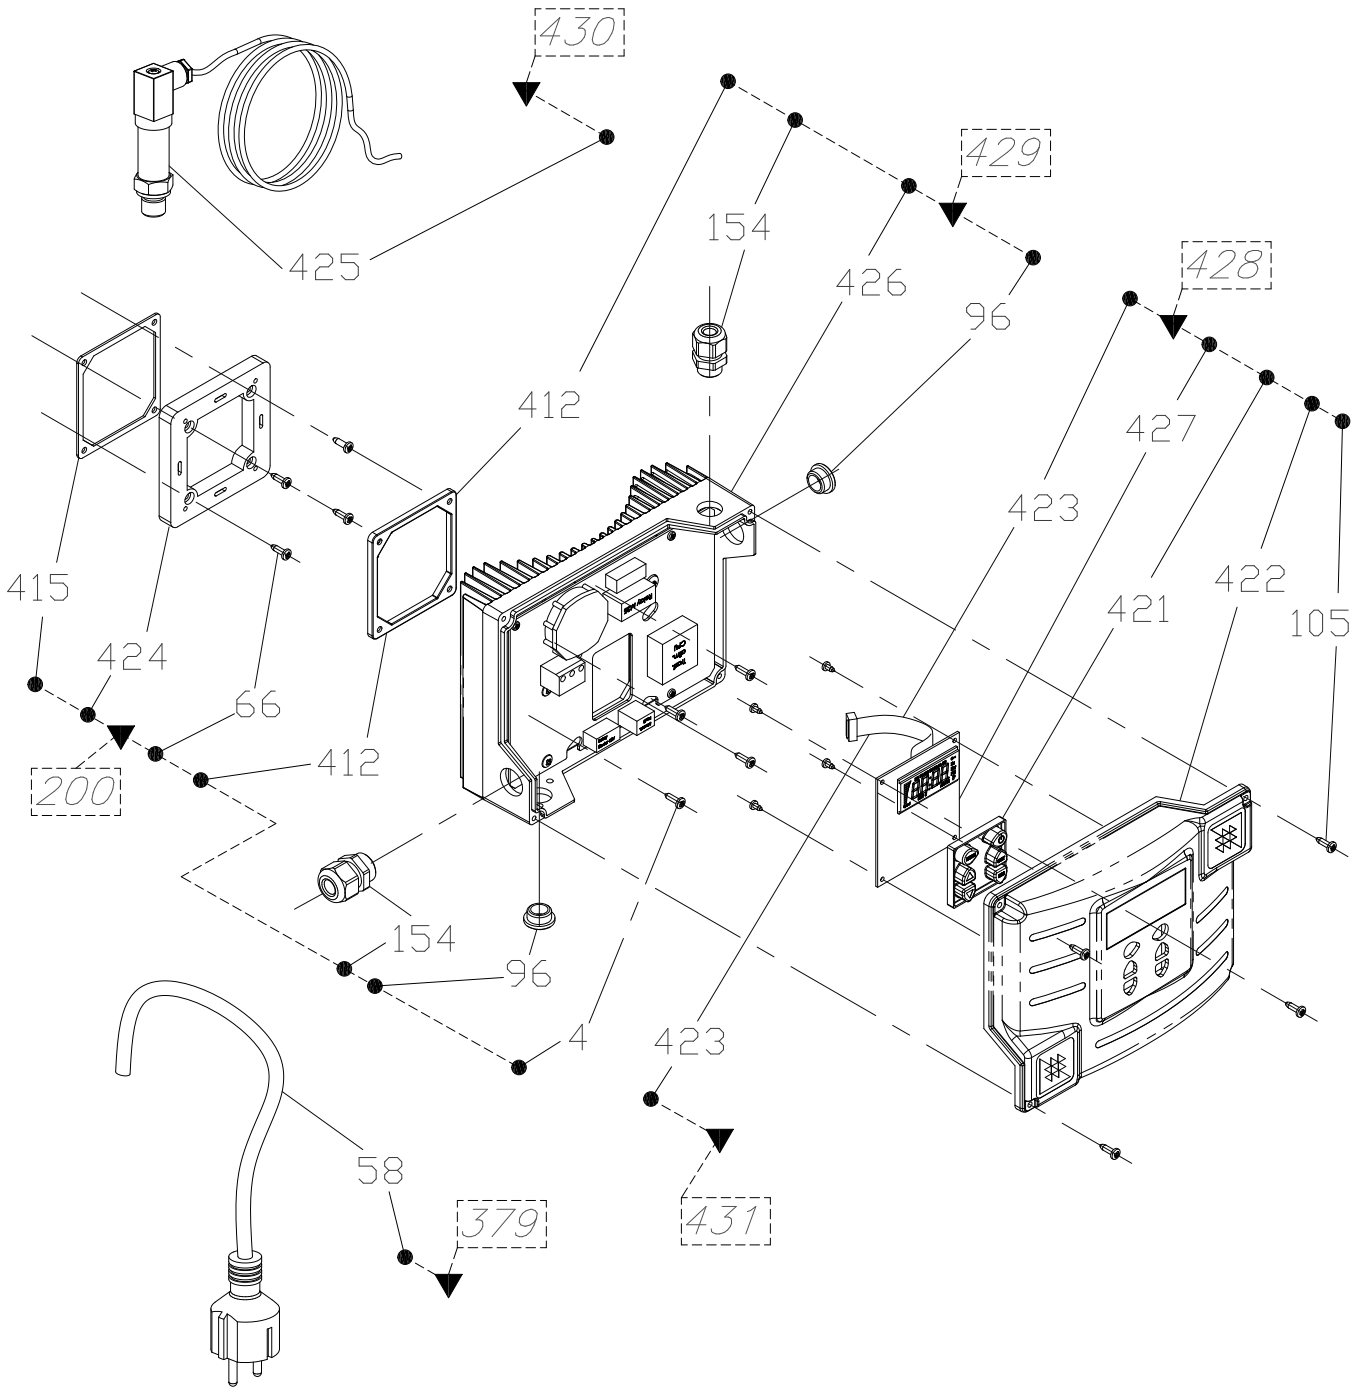

EnviroMaster Pump

HOMEMASTER RANGE

Drawings are indicative only, product appearance may change slightly.

EnviroMaster Pump Section Parts

		MODEL		ENVIROMASTER	
		PART NUMBER		P4700000	
KIT NO.	KIT REFERENCE NO.	REF NO.	COMPONENT DESCRIPTION	PART NO.	
200	BOLTS & SCREW KIT (PUMP)	4	SCREW	ZBR36290	6PC
		5	PLUG (FILL)		2PC
		18	NUT (SELF-LOCKING)		1PC
		19	WASHER (IMPELLER TOOTHED)		1PC
		20	WASHER (IMPELLER)		1PC
		38	THE ROD KIT (MOTOR)		4PC
201	GASKET KIT	5	PLUG (FILL)	ZBR26825	2PC
		25	O-RING (PUMP BODY)		1PC
		79	GASKET (PUMP BODY)		1PC
371	MECHANICAL SEAL KIT	24	SEAL (COMPLETE MECHANICAL)	ZBR25620	1PC
		25	O-RING (PUMP BODY)		1PC
372	HYDRAULIC KIT	12	DIFFUSER (WELDED)	ZBR24180	1PC
		21	IMPELLER		1PC
384	PUMP BODY KIT	1	PUMP BODY	ZBR28130	1PC
466	SPACER KIT	211	SPACER (IMPELLER)	ZBR28150	1PC
473	SELF PRIMING SUCTION FLANGE KIT	16	O-RING (NOZZLE)	ZBR28140	1PC
		84	PLUG (FRONT)		1PC
		88	SHUTTER		1PC
		89	SPRING (SHUTTER)		1PC
		370	SELF PRIMING SUCTION FLANGE		1PC
		490	RUBBER SPACER		1PC

EnviroMaster Drive Control Module

HOMEMASTER RANGE

Drawings are indicative only, product appearance may change slightly.

PARTS LIST TABLE

EnviroMaster Drive Control Module Section Parts

		MODEL PART NUMBER		ENVIROMASTER P4700000	
KIT NO.	KIT REFERENCE NO.	REF NO.	COMPONENT DESCRIPTION	PART NO.	
200	FLANGE, GASKET & O-RING KIT	96	PLUG	ZBR22360	2PC
		154	CORDING CLAMP		2PC
		412	GASKET		1PC
		415	O-RING		1PC
		424	UNIVERSAL FLANGE		1PC
428	KIT DISPLAY	105	SCREW	ZBR22320	4PC
		421	KEYBOARD		1PC
		422	COVER		1PC
		423	FLAT CABLE		1PC
		427	LCD CARD		1PC
429	KIT POWER	96	PLUG	ZBR22400	2PC
		154	CORDING CLAMP		2PC
		412	GASKET		1PC
		426	INVERTER		1PC
430	KIT SENSOR	425	SENSOR	ZBR22350	1PC
431	KIT CAVO FLAT	423	FLAT CABLE	ZBR22380	1PC