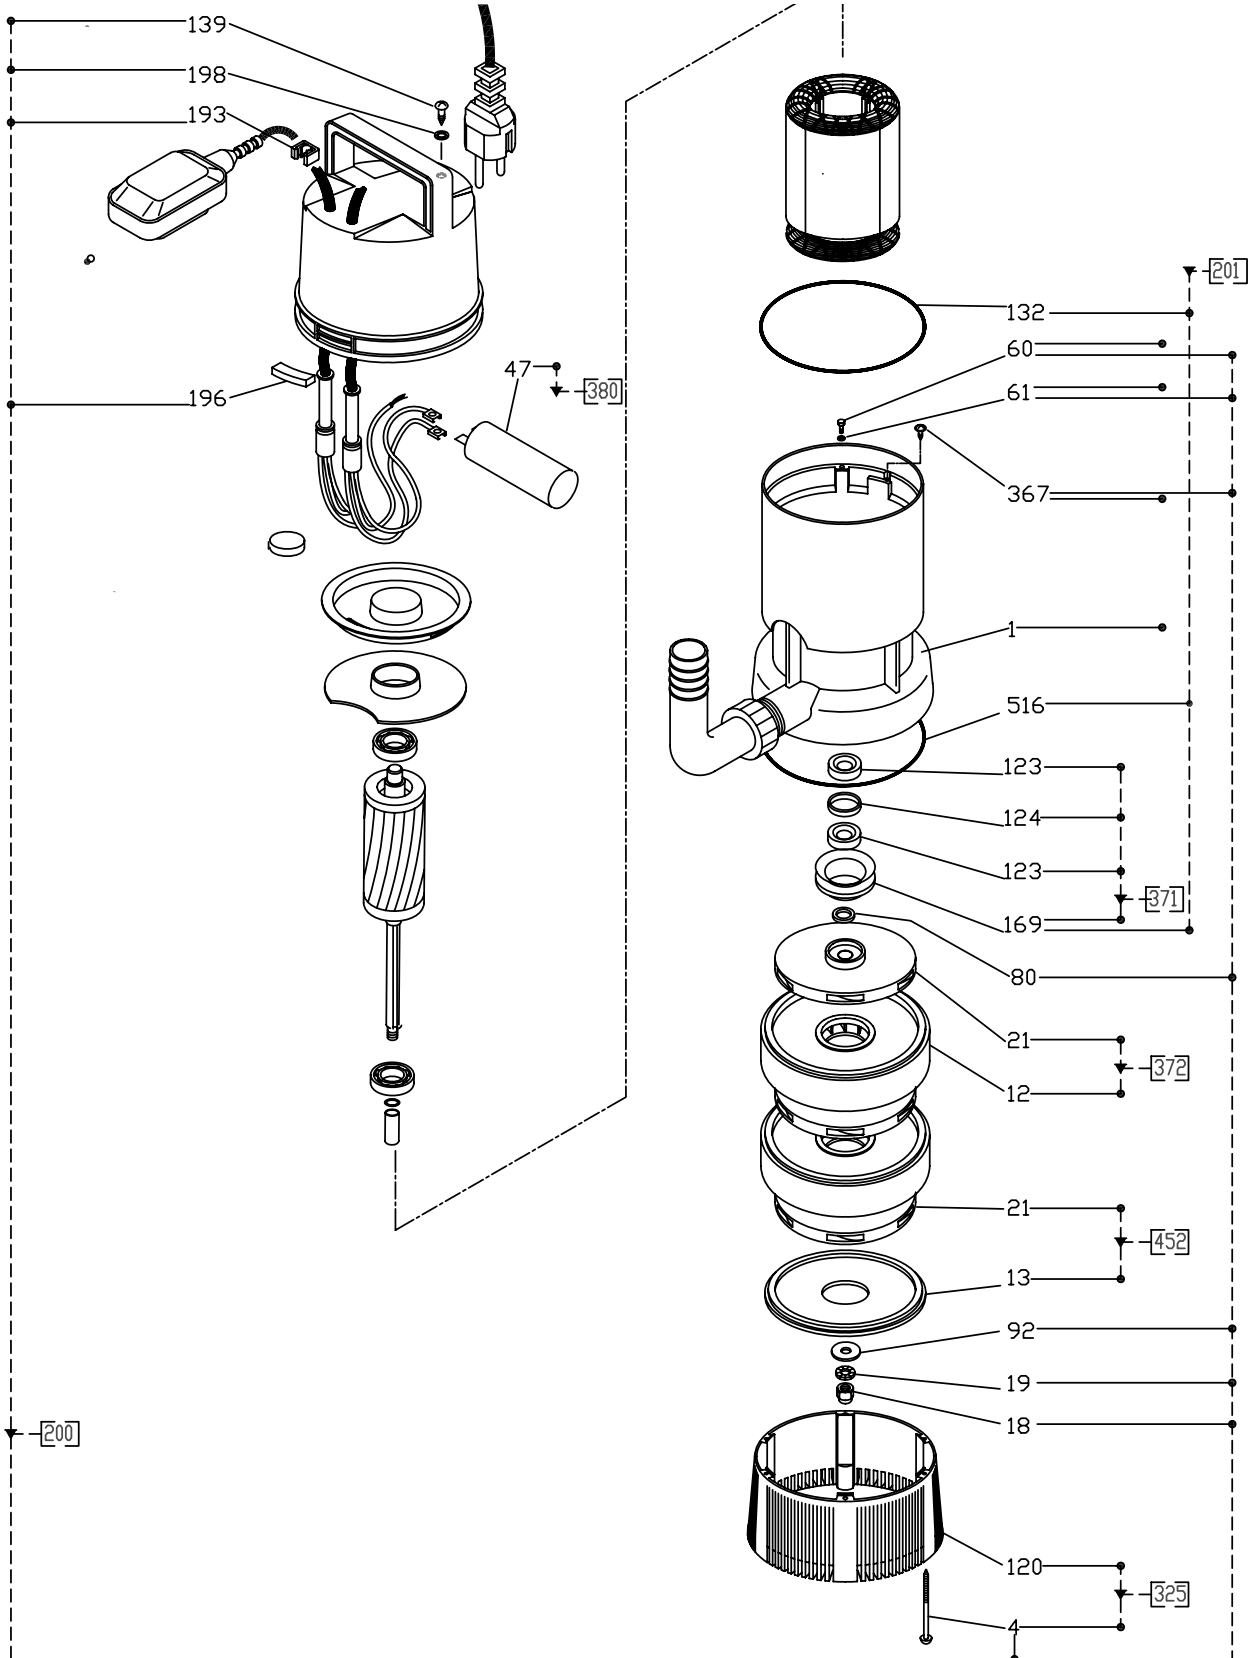

OTB450 Models

Drawings are indicative only, product appearance may change slightly.

PARTS LIST TABLE

OTB450 Models

MODEL	TANKBUDDY
PART NUMBER	OTB450

KIT REF. NO.	KIT REFERENCE	REF NO.	COMPONENT DESCRIPTION	PART NO.	
200	BOLTS & SCREW KIT	139	SCREW (INSPECTION)	ZBR37780	1PC
		198	ORING (INSPECTION)		1PC
		193	CLIP (FLOAT SWITCH)		1PC
		4	SCREW		6PC
		18	NUT (SELF-LOCKING)		1PC
		19	WASHER IMPELLER (TOOTHED)		1PC
		80	SPACER (IMPELLER)		1PC
		92	WASHER		1PC
		196	KEY		1PC
		367	SCREW		4PC
		61	WASHER (GROUND SCREW TOOTHED)		1PC
		60	SCREW (GROUND)		1PC
201	GASKET KIT	132	ORING (MOTOR BODY)	ZBR37790	1PC
		169	SAND PROTECTION		1PC
		516	ORING		1PC
325	FILTER COMPLETE	120	FILTER	ZBR37800	1PC
		4	SCREW		6PC
341	BEARING KIT	135	FLANGE	ZBR37910	1PC
		29	UPPER BEARING		1PC
371	MECHANICAL SEAL KIT	123	RING	ZBR37810	2PC
		124	SPACER (SEAL RING)		1PC
		169	SAND PROTECTION		1PC
372	HYDRAULIC KIT	12	DIFFUSER (WELDED)	ZBR36630	1PC
		21	IMPELLER		1PC
380	CAPACITOR KIT	47	CAPACITOR	ZBR36440	1PC
452	HYDRAULIC KIT FIRST STAGE	13	CAP (DIFFUSER)	ZBR37860	1PC
		21	IMPELLER		1PC