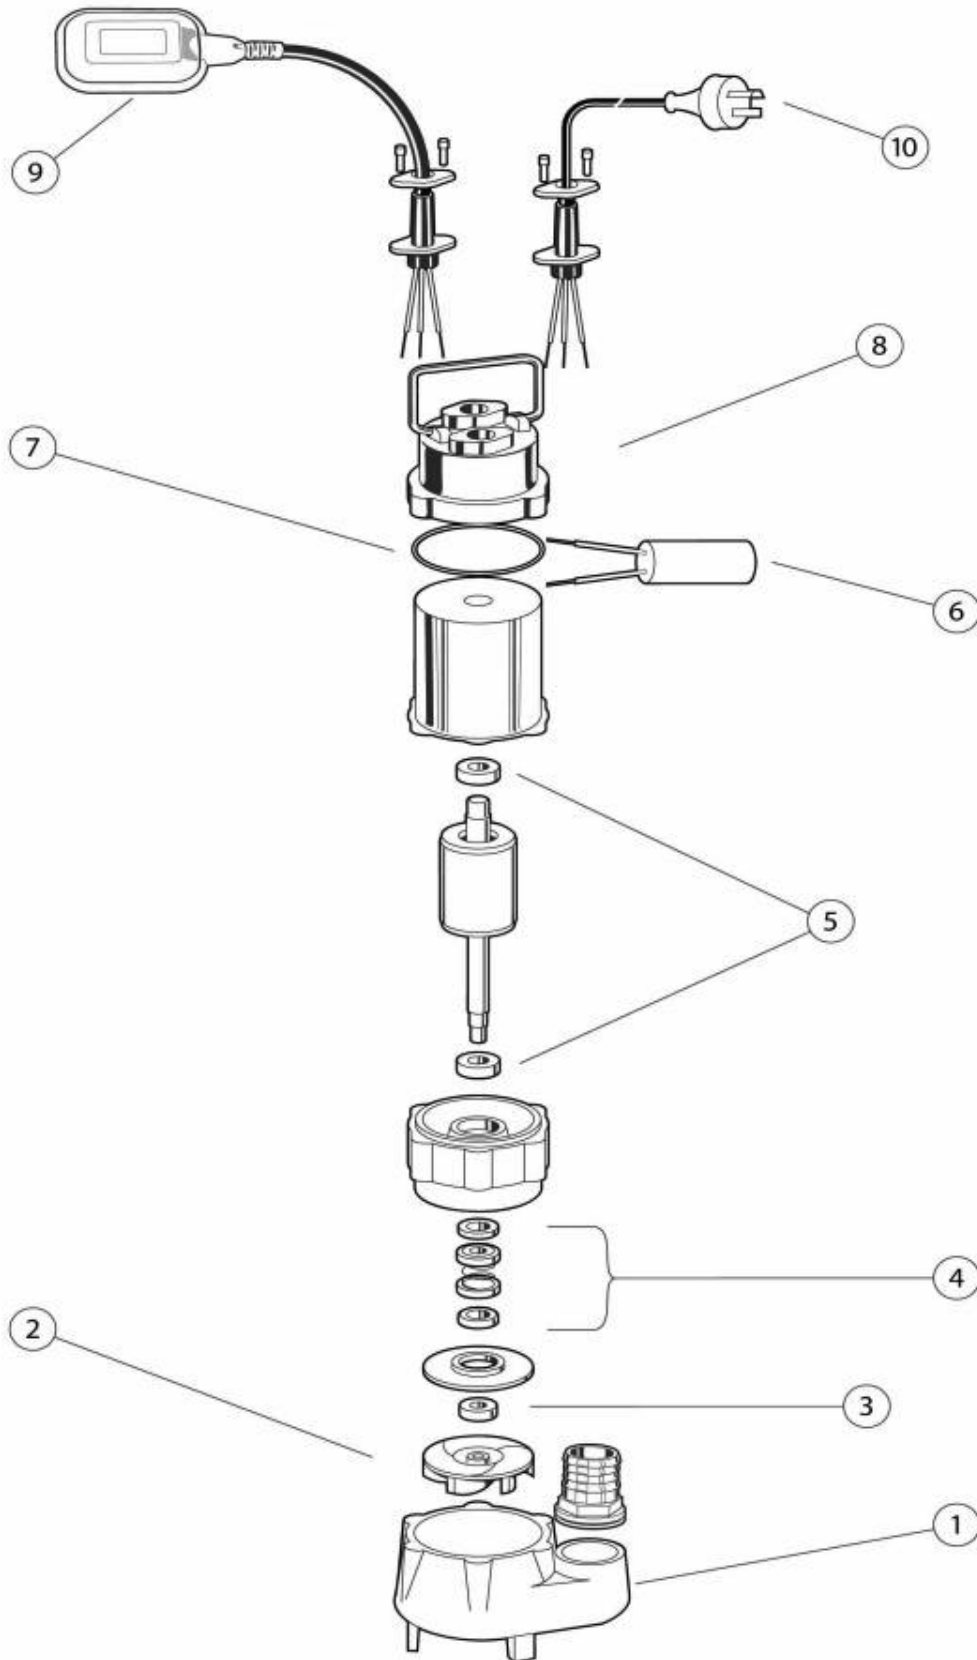

VF150 Models

SUBMERSIBLE

VF150 Models

MODEL	VF150
PART NO.	VF150

REF NO.	DESCRIPTION	PART NO.	
1	PUMP BODY	707107	1PC
2	IMPELLER	707108	1PC
3	OIL CHAMBER	707110	1PC
4	SEAL KIT	707111	1PC
5	MOTOR BRACKET	707109	1PC
6	CAPACITOR (INC. 7)	707113	1PC
8	CAPACITOR COVER	707114	1PC
9	FLOAT SWITCH	707112	1PC
10	POWER CABLE	707115	1PC