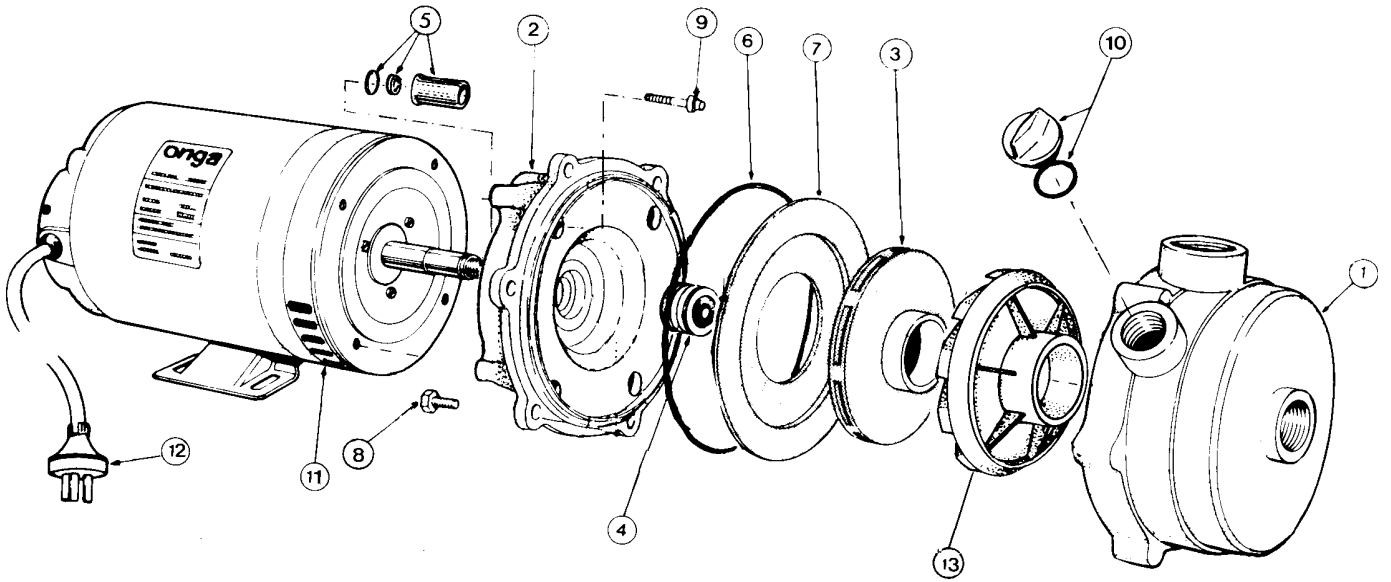

252 Range

WATER TRANSFER

PARTS LIST TABLE

252 Range

MODEL	252
PART NUMBER	325210 (1PH)
	325230 (3PH)

REF NO.	COMPONENT DESCRIPTION	PART NO.	
1	CASING	400880GN	1PC
2	YOKE	402400GN	1PC
3	IMPELLER	506343	1PC
4	SEAL KIT (INC. 4 & 5)	800583K	1PC
5	SHAFT SLEEVE KIT	800895K	1PC
6	O-RING - CASING	700206K	1PC
7	BAFFLE	403233	1PC
8	SCREW (PK/10)	800097	1PC
9	BOLT & BOLT SEAL (PK/12)	800242K	1PC
10	PRIMING PLUG & O-RING	800017K	1PC
11	MOTOR - 1 PHASE	800445	1PC
	MOTOR - 3 PHASE	800447	1PC
12	LEAD	608200K	1PC
13	DIFFUSER	402810	1PC