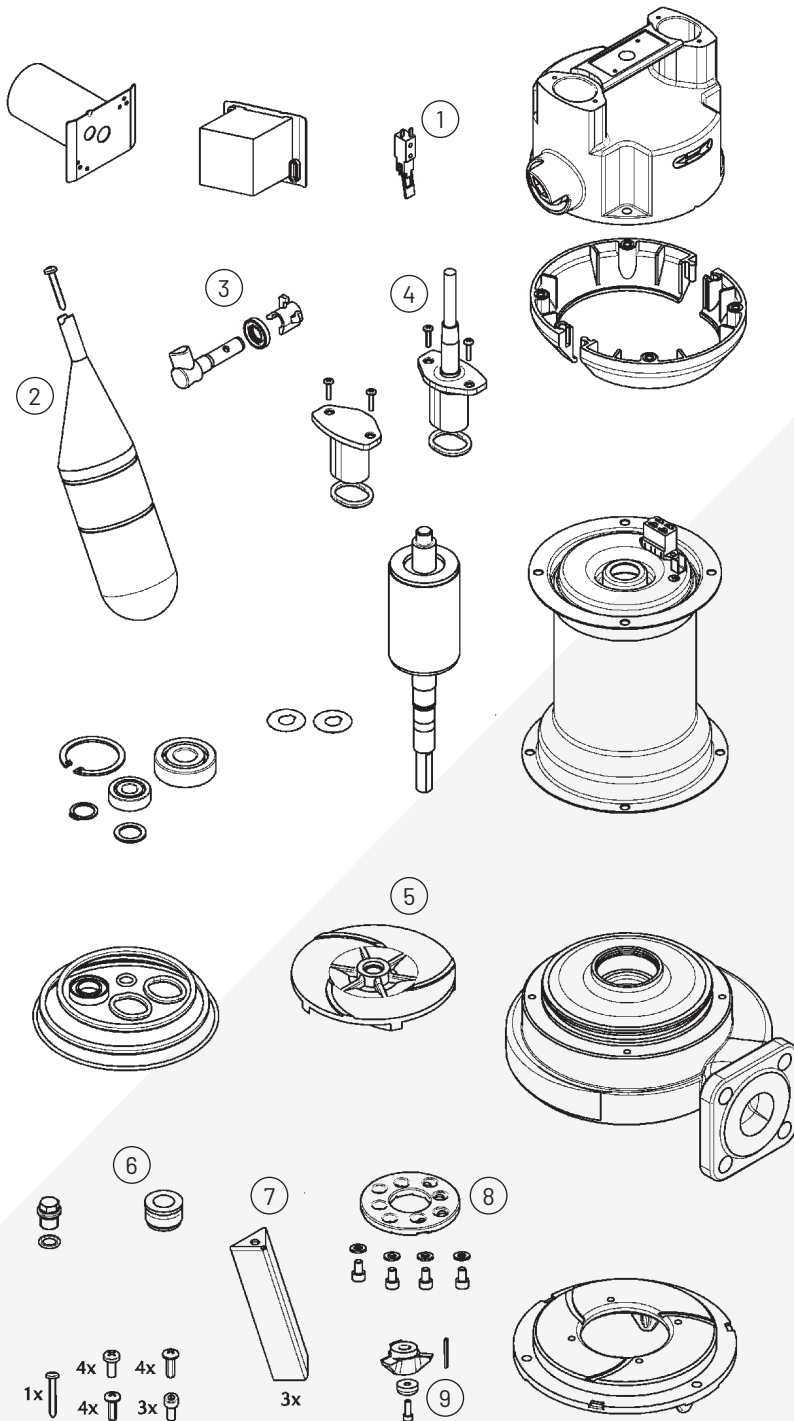

PENTAIR JUNG PUMPEN

MULTICUT 08

Spare parts

| | | |
|---|--------------------------------|--------------------|
| ① | Microswitch 230 V 400 V | JP46351 JP46352 |
| ② | Float | JP46022 |
| ③ | Switch shaft | JP46020 |
| ④ | Cable with A/NZ plug (230V) | JP47221 |
| ⑤ | Impeller M ME | JP45467 JP46556 |
| ⑥ | Mechanical seal | JP46043 |
| ⑦ | Pump pedestal | JP44759 |
| ⑧ | Cutter plate | JP45470 |
| ⑨ | Cutter | JP45472 |