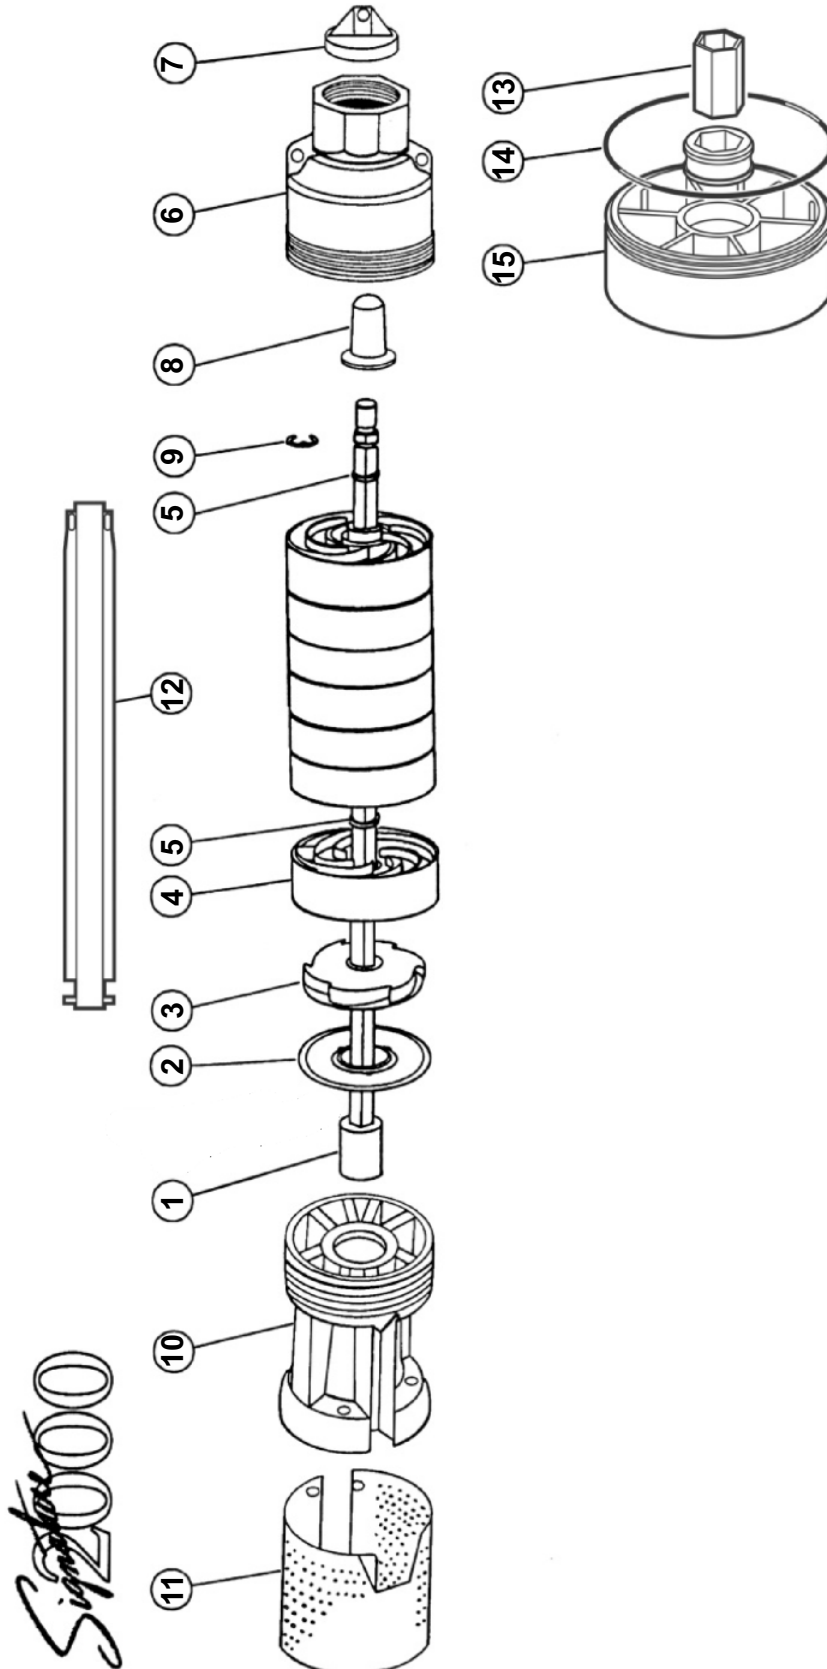

All models

BOREHOLE

Drawings are indicative only, product appearance may change slightly.

50S4 & 70S4 Range

MODEL	50S4DT	50S4ET	50S4FT	50S4GT
PART NUMBER	50S4DT-03	50S4ET-03	50S4FT-03	50S4GT-03
NO. STAGES	9 STAGE	12 STAGE	17 STAGE	22 STAGE

REF NO.	DESCRIPTION	PART NO.		PART NO.		PART NO.		PART NO.	
1	SHAFT & COUPLING	P110-727	1PC	P110-728	1PC	P110-731	1PC	P110-730	1PC
2	CAP - SUCTION	P101-160P	TBA	P101-160P	TBA	P101-160P	TBA	P101-160P	TBA
3	IMPELLER	P105-97P	TBA	P105-97P	TBA	P105-97P	TBA	P105-97P	TBA
4	DIFFUSER	P1-169P	TBA	P1-169P	TBA	P1-169P	TBA	P1-169P	TBA
	DIFFUSER FIRST STAGE	-	TBA	-	TBA	P1-169PBM	TBA	P1-169PBM	TBA
5	THRUST PAD	P43-52	TBA	P43-52	TBA	P43-52	TBA	P43-52	TBA
6	DISCHARGE & POPPET ASSY. (INC 6,7 & 8)	P152-60P	1PC	P152-60P	1PC	P152-60P	1PC	P152-60P	1PC
7	CHECKVALVE	-	1PC	-	1PC	-	1PC	-	1PC
8	BEARING NYLATRON	-	1PC	-	1PC	-	1PC	-	1PC
9	RETAINER RING	U9-435SS	1PC	U9-435SS	1PC	U9-435SS	1PC	U9-435SS	1PC
10	SUCTION HOUSING MOULDED	P2-113PB	1PC	P2-113PB	1PC	P2-113PB	1PC	P2-113PB	1PC
11	SUCTION SCREEN	P8-32P	1PC	P8-32P	1PC	P8-32P	1PC	P8-32P	1PC
12	LEAD GUARD	P3-847SS	1PC	P3-849SS	1PC	P3-905SS	1PC	P3-904SS	1PC
NS	HARDWARE PK	P198-245	1PC	P198-245	1PC	P198-245	1PC	P198-245	1PC
13	BEARING SLEEVE	-	1PC	-	1PC	P23-127SS	1PC	P23-127SS	1PC
14	O'RING	-	1PC	-	1PC	U9-420	1PC	U9-420	1PC
15	SPIDER ASSEMBLY	-	1PC	-	1PC	P101-178P	1PC	P101-178P	1PC