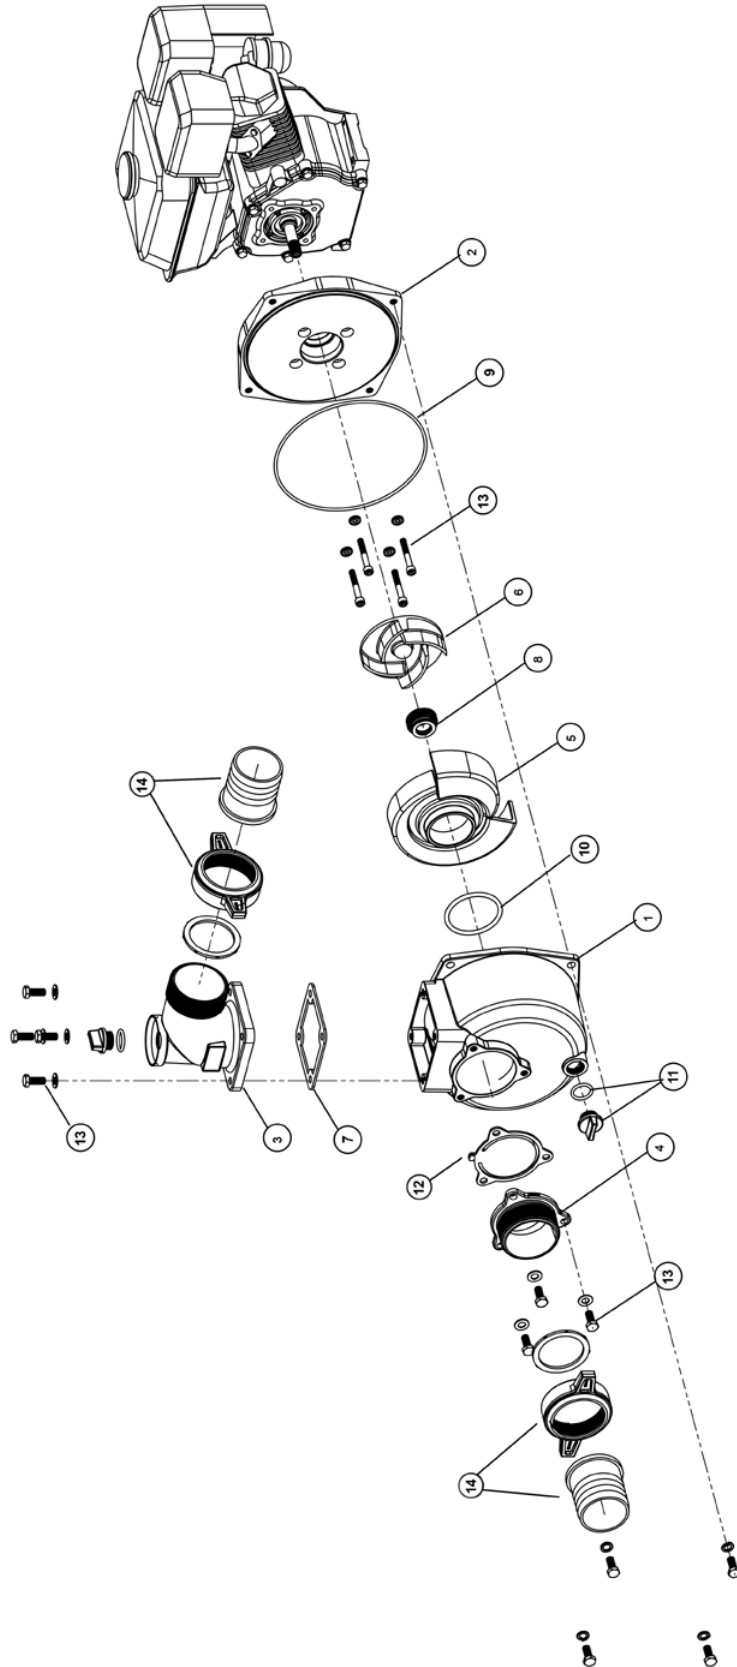

**GP960 Model**

Drawings are indicative only, product appearance may change slightly.

# PARTS LIST TABLE

## GP960 Model

MODEL	GP960
PART NUMBER	333314
	333317
	333315
	333318

REF NO.	DESCRIPTION	PART NO.	
1	CASING	801000	1PC
2	YOKE - TO SUIT 45MM SEAL	801227	1PC
3	FLANGE - DELIVERY	801002	1PC
4	FLANGE - SUCTION	801003	1PC
5	DIFFUSER	705077	1PC
6	IMPELLER	705078	1PC
7	DISCHARGE GASKET	REF. 15	1PC
8	SEAL ASSEMBLY 45MM	705089	1PC
	SEAL KIT 40MM (INC. SEAL + 9, 10 & 12)	800889K	1PC
	SEAL KIT 45MM (INC. SEAL + 9, 10 & 12)	800917K	1PC
9	ORING - CASING	REF. 15	1PC
10	ORING - DIFFUSER	REF. 15	1PC
11	DRAIN PLUG	705084	1PC
12	CLACKER CHECKVALVE	REF. 15	1PC
13	BOLT KIT (CASING/SUCTION/DISCHARGE)	705088K	1PC
14	NUT & TAIL KIT (INC. HOSE CLIP)	705094K	1PC
15	GASKET KIT (INC. 7, 9, 10 & 12)	705080K	1PC