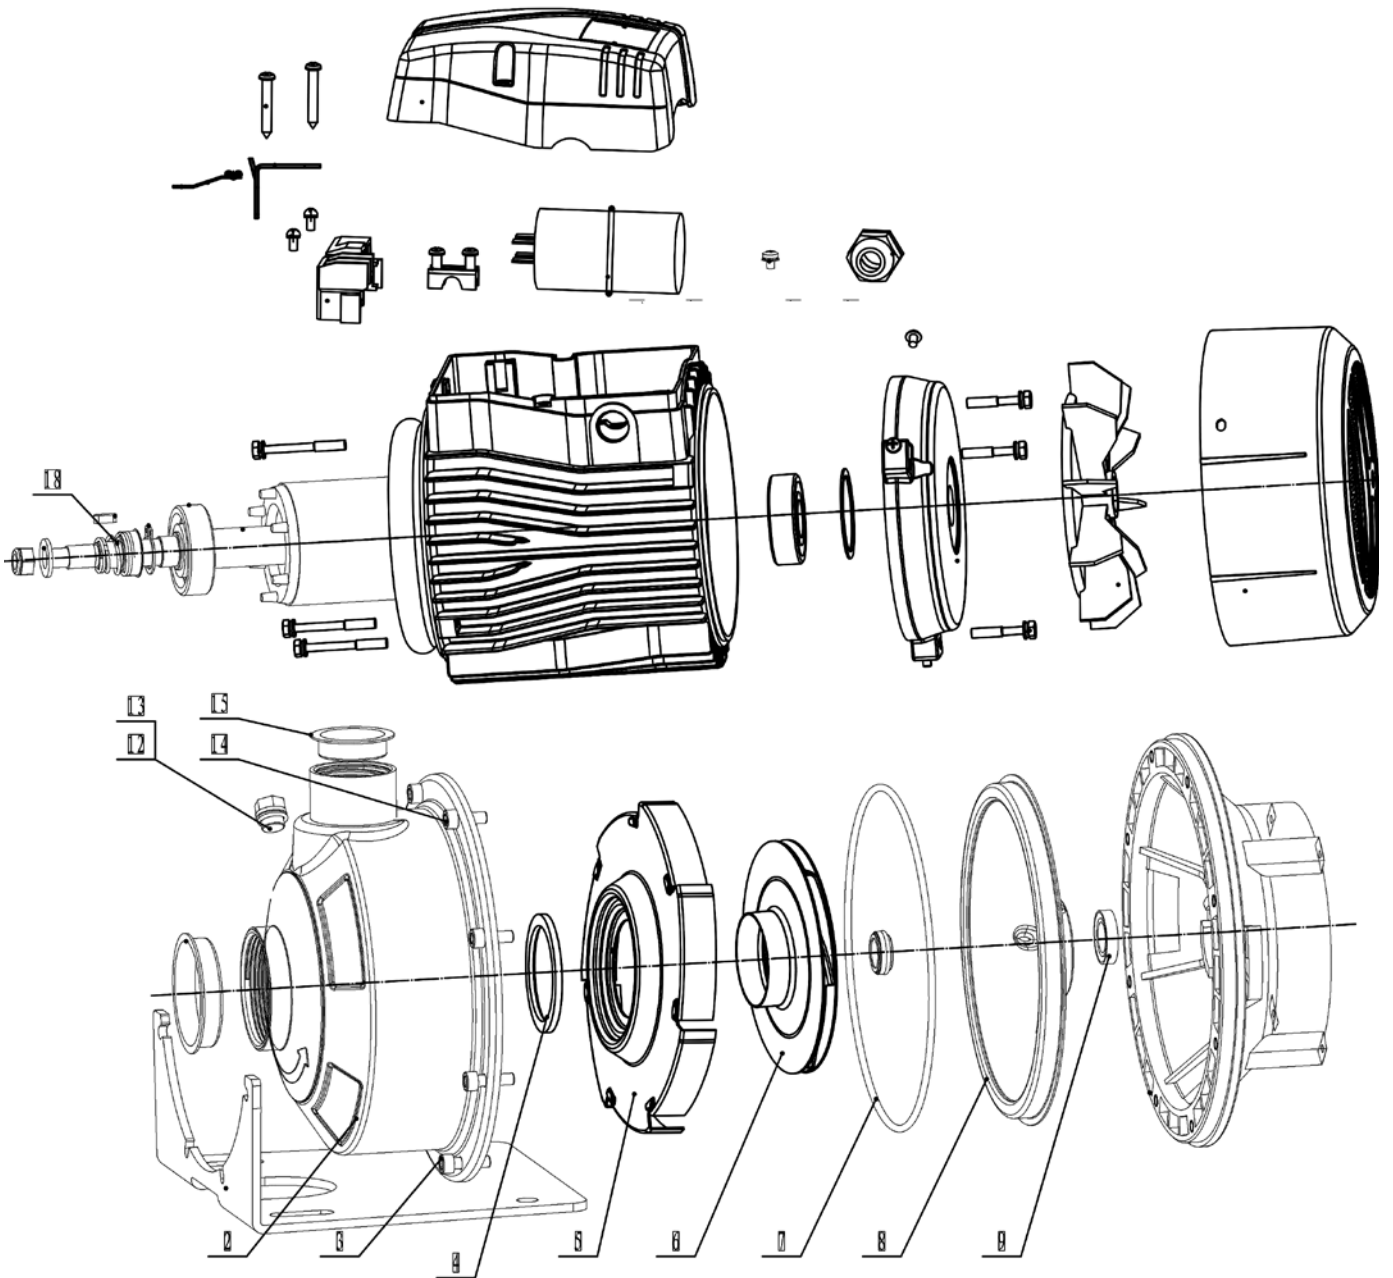

SSS Series

PARTS LIST TABLE

SSS Series

		MODEL	SSS702	SSS2102	SSS2103	SSS3703				
		PART NUMBER	SSS702	SSS2102	SSS2103	SSS3703				
KIT REFERENCE	REF NO.	COMPONENT DESCRIPTION	PART NUMBER	PART NUMBER	PART NUMBER	PART NUMBER				
DIFFUSER & IMPELLER KIT	6	IMPELLER	801909	1PC	801910	1PC	801911	1PC	801912	1PC
	5	DIFFUSER		1PC		1PC		1PC		
CASING KIT	2	PUMP CASING	801913	1PC	801913	1PC	801914	1PC	801915	1PC
	3	SOCKET CAP		1PC		1PC		1PC		
	15	SOCKET CAP		1PC		1PC		1PC		
	13	O'RING SEAL		1PC		1PC		1PC		
	12	FILLING PLUG		1PC		1PC		1PC		
SEAL & O'RING KIT	4	RING SEAL	801916	1PC	801917	1PC	801918	1PC	801918	1PC
	6	O'RING SEAL		1PC		1PC		1PC		
	7	SEAL HOUSING	801916-1 for units made after 12-2018	1PC	801917-1 for units made after 12-2018	1PC	801918-1 for units made after 12-2018	1PC	801918-1 for units made after 12-2018	1PC
	9	FRAME WORK SEAL	1PC	1PC	1PC					
	18	MECHANICAL SEAL	1PC	1PC	1PC					
VITON SEAL KIT	4	FLOATING SEAL	801907	1PC	801908	1PC	801908	1PC	801908	1PC
	7	O'RING	801907-1 for units made after 12-2018	1PC	801908-1 for units made after 12-2018	1PC	801908-1 for units made after 12-2018	1PC	801908-1 for units made after 12-2018	1PC
	13	O'RING	1PC	1PC	1PC					
	18	MECHANICAL SEAL	1PC	1PC	1PC					