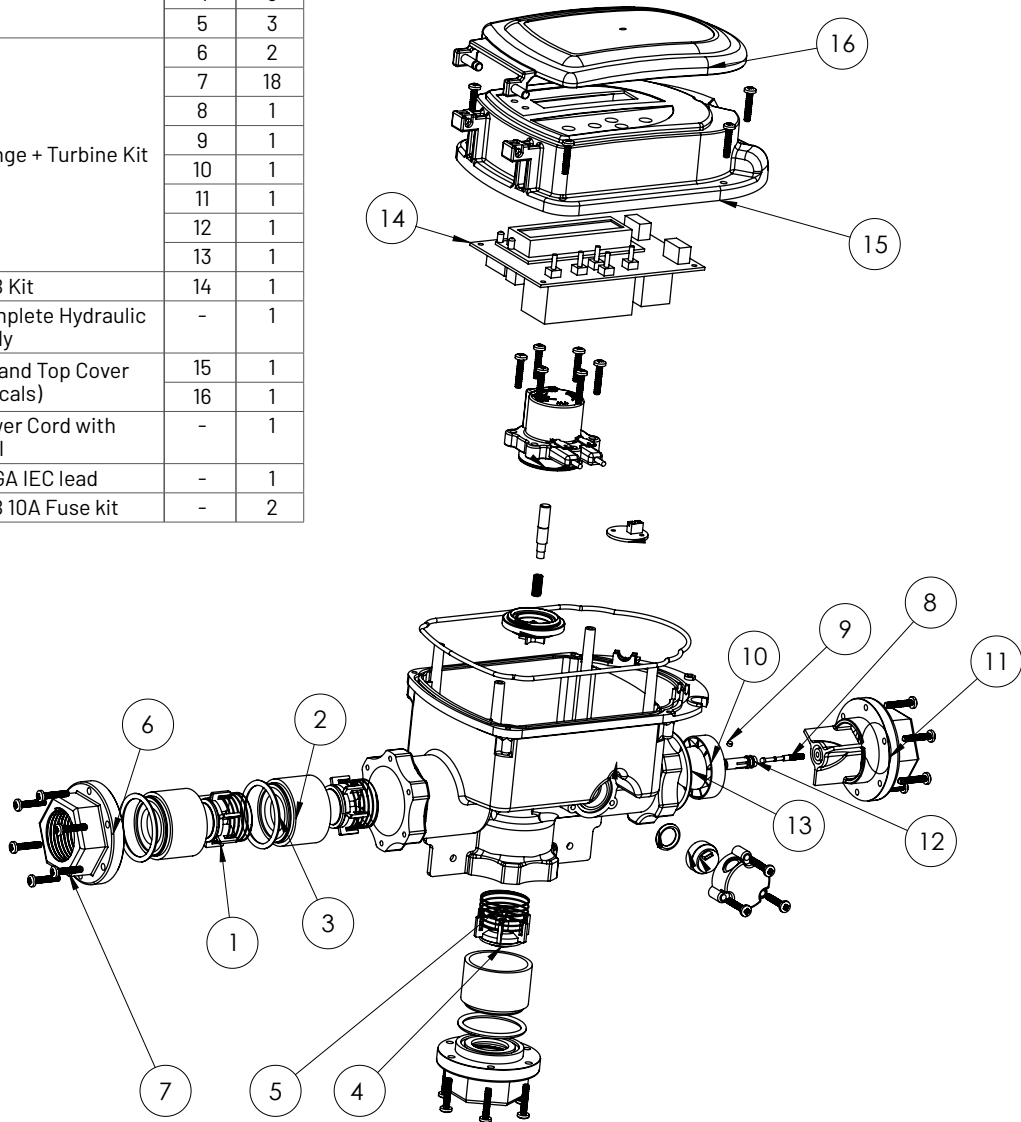

SPARE PARTS

PART NUMBER	DESCRIPTION	REF	QTY
700444	iWS DCV CV & O'RING Kit	1	3
		2	3
		3	3
		4	3
		5	3
700445	iWS Flange + Turbine Kit	6	2
		7	18
		8	1
		9	1
		10	1
		11	1
		12	1
		13	1
700446	iWS PCB Kit	14	1
700447	iWS Complete Hydraulic Assembly	-	1
700448	iWS Lid and Top Cover (with Decals)	15	1
		16	1
700449	iWS Power Cord with Terminal	-	1
700450	iWS ONGA IEC lead	-	1
700451	iWS PCB 10A Fuse kit	-	2